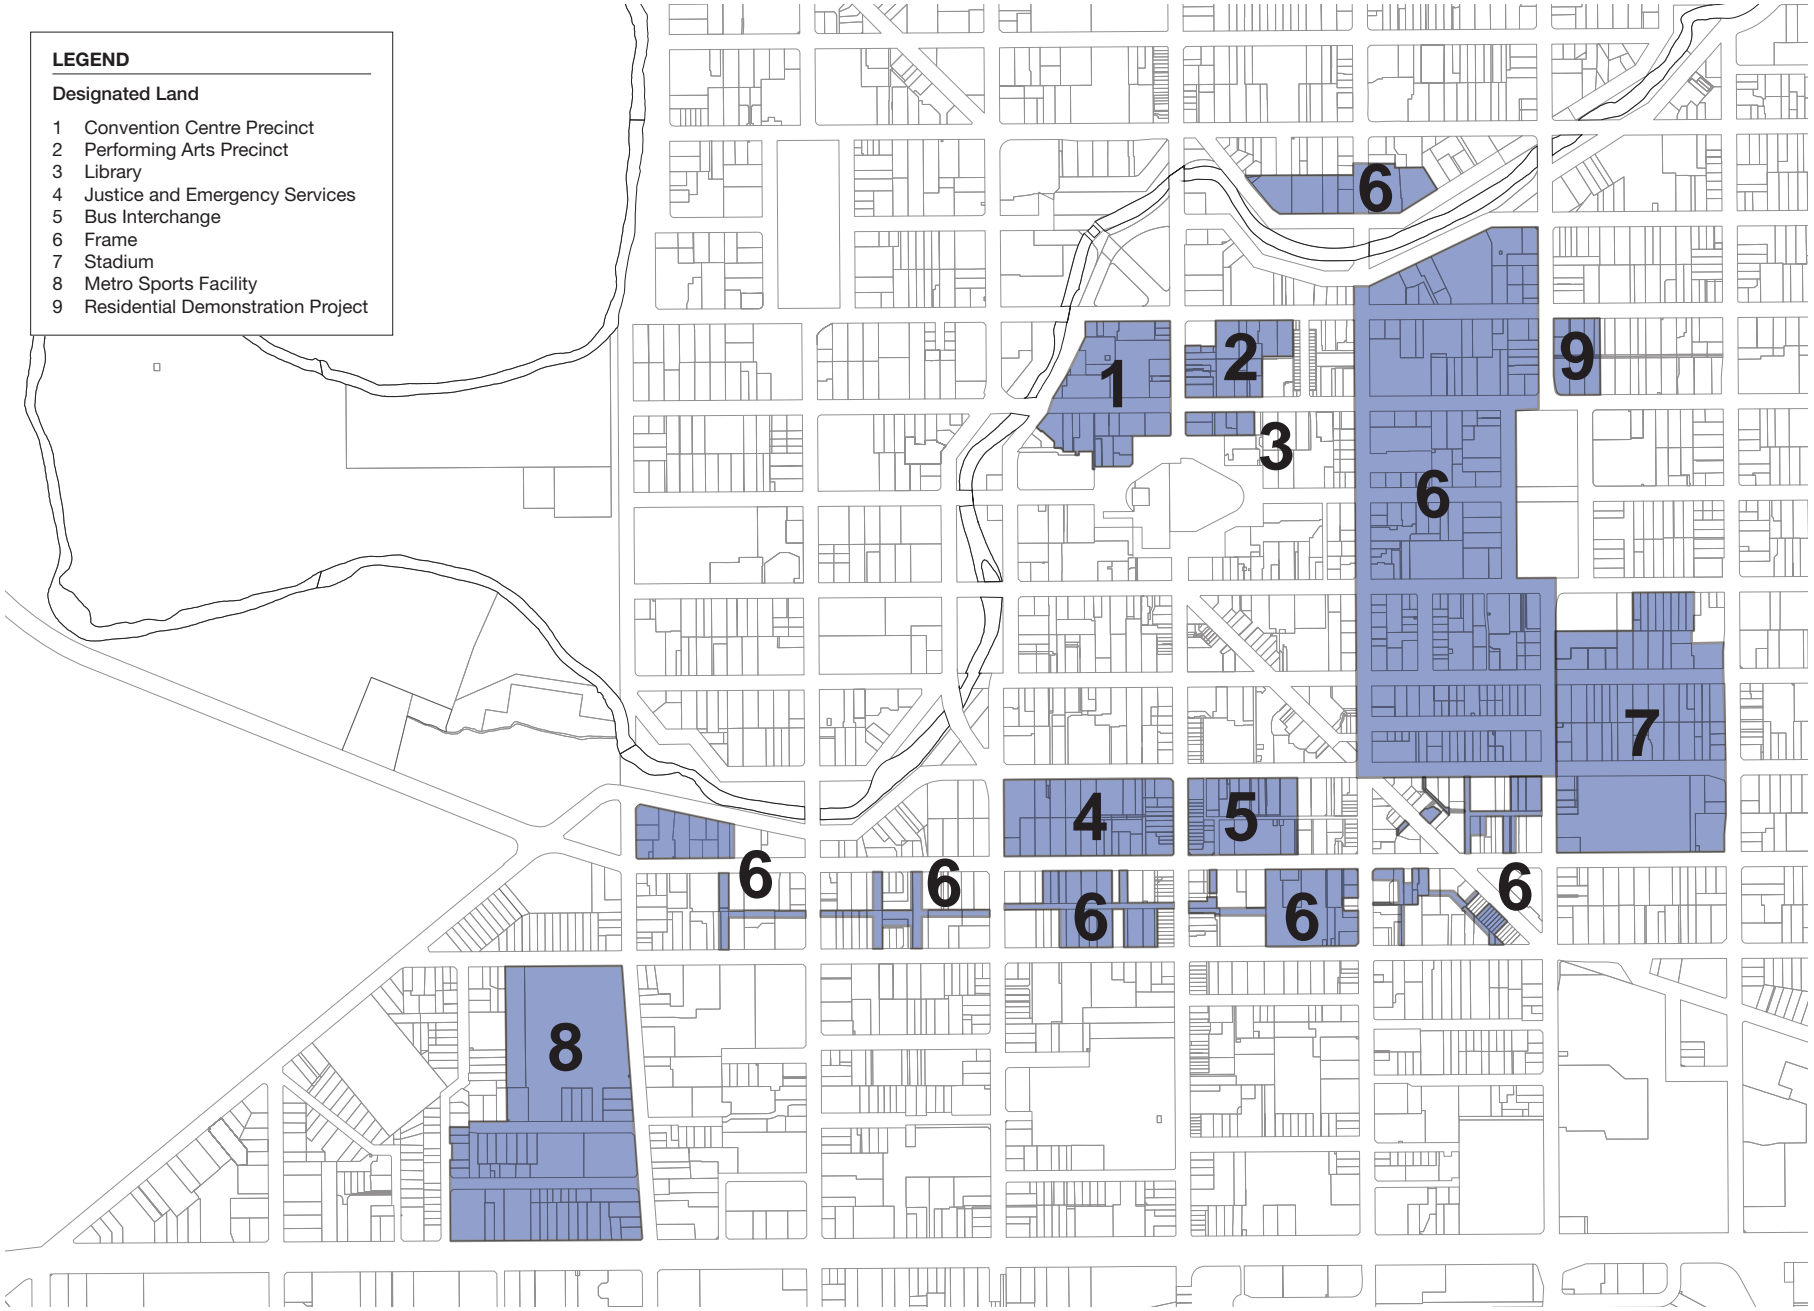

# Central City: Current Designations

**LEGEND**

Designated Land

- 1 Convention Centre Precinct
- 2 Performing Arts Precinct
- 3 Library
- 4 Justice and Emergency Services
- 5 Bus Interchange
- 6 Frame
- 7 Stadium
- 8 Metro Sports Facility
- 9 Residential Demonstration Project

Scale 1:10000